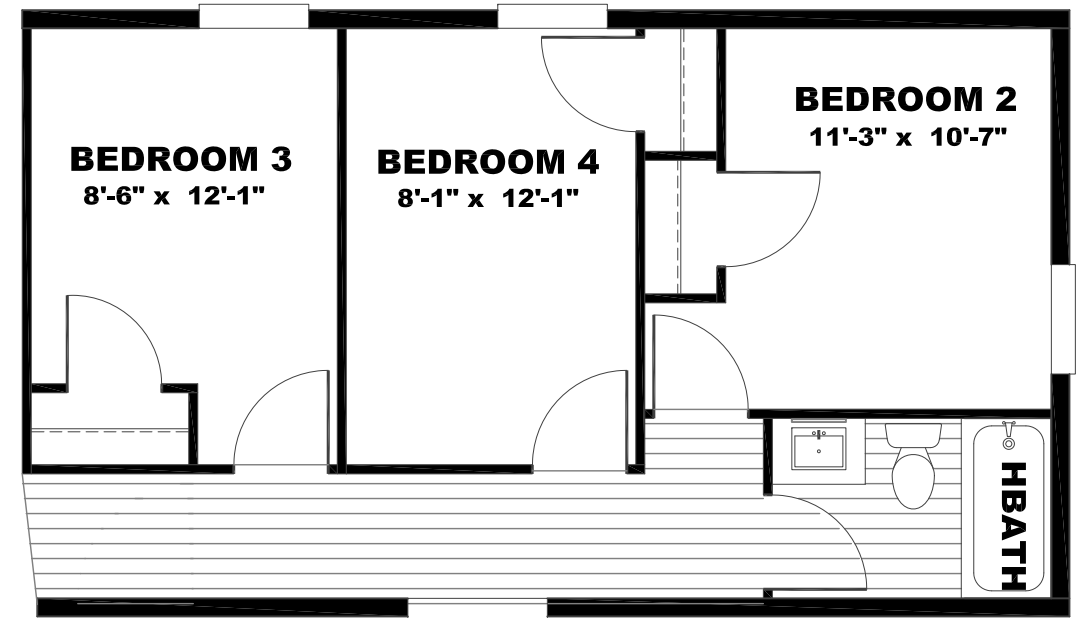

# "The Colossal" 2x6

OPT SGD w/ NO REAR DOOR

OPT DBL LAV

OPT BATH

OPT OPT OPT

OPT OPT OPT

OPT OPT

OPT OFFSET WINDOW

OPT CLOSET DOOR

OPT COFFEE STATION