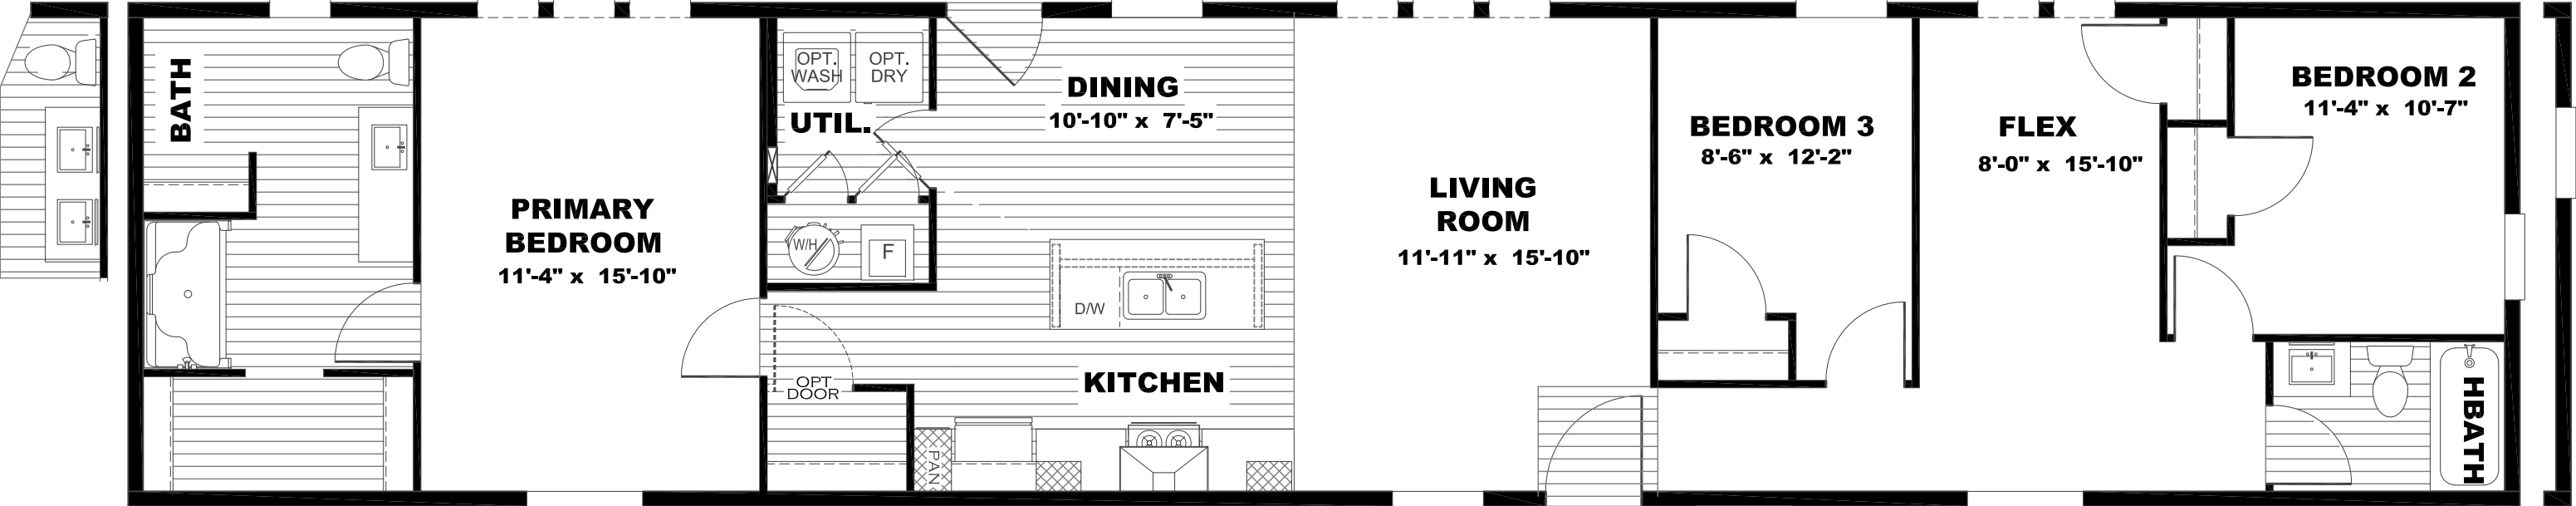

# "The Colossal" 2x6

OPT SGD w/ NO REAR DOOR

OPT DBL LAV

OPT BATH

OPT OPT OPT

OPT OPT OPT

OPT OPT

OPT OFFSET WINDOW

OPT CLOSET DOOR

OPT COFFEE STATION